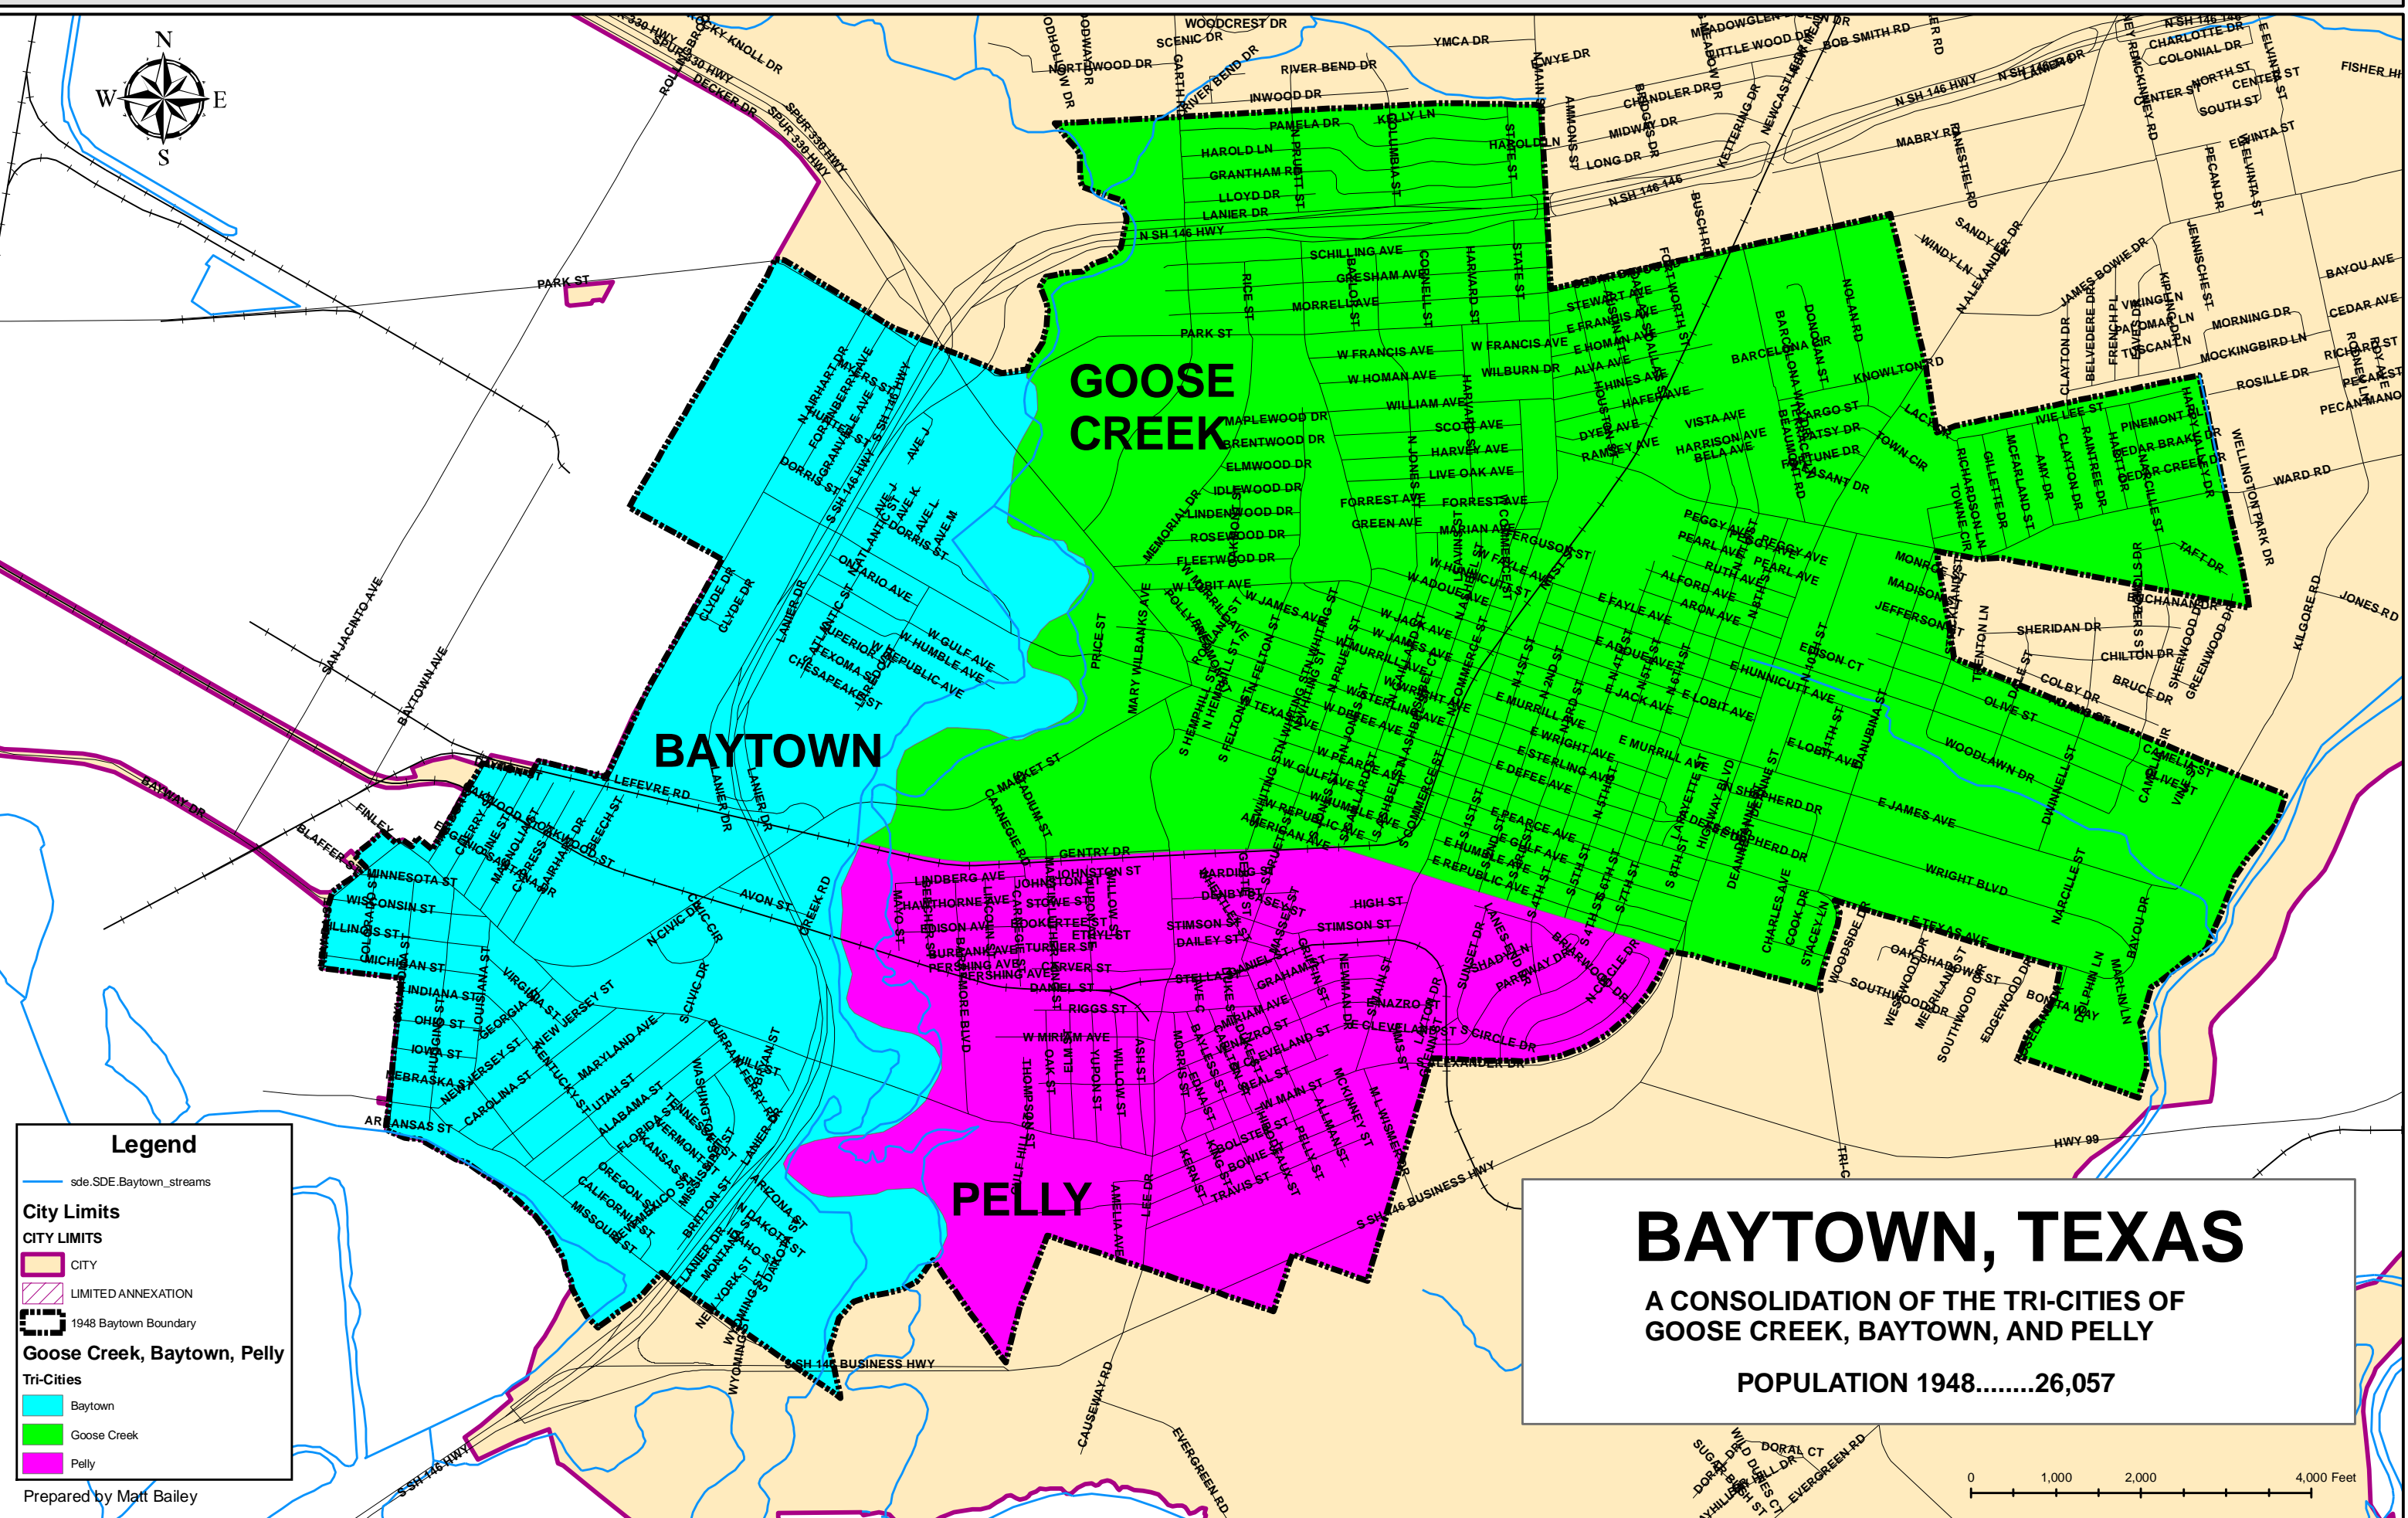

# TRI-CITIES

**Legend**

- sde.SDE.Baytown\_streams
- City Limits**
- CITY LIMITS**
- CITY
- LIMITED ANNEXATION
- 1948 Baytown Boundary
- Goose Creek, Baytown, Pelly**
- Tri-Cities**
- Baytown
- Goose Creek
- Pelly

**BAYTOWN, TEXAS**  
 A CONSOLIDATION OF THE TRI-CITIES OF  
 GOOSE CREEK, BAYTOWN, AND PELLY  
 POPULATION 1948.....26,057

WYOMING ST  
 S SH 146 HWY  
 EVERGREEN RD  
 WYOMING ST  
 S SH 146 HWY  
 EVERGREEN RD